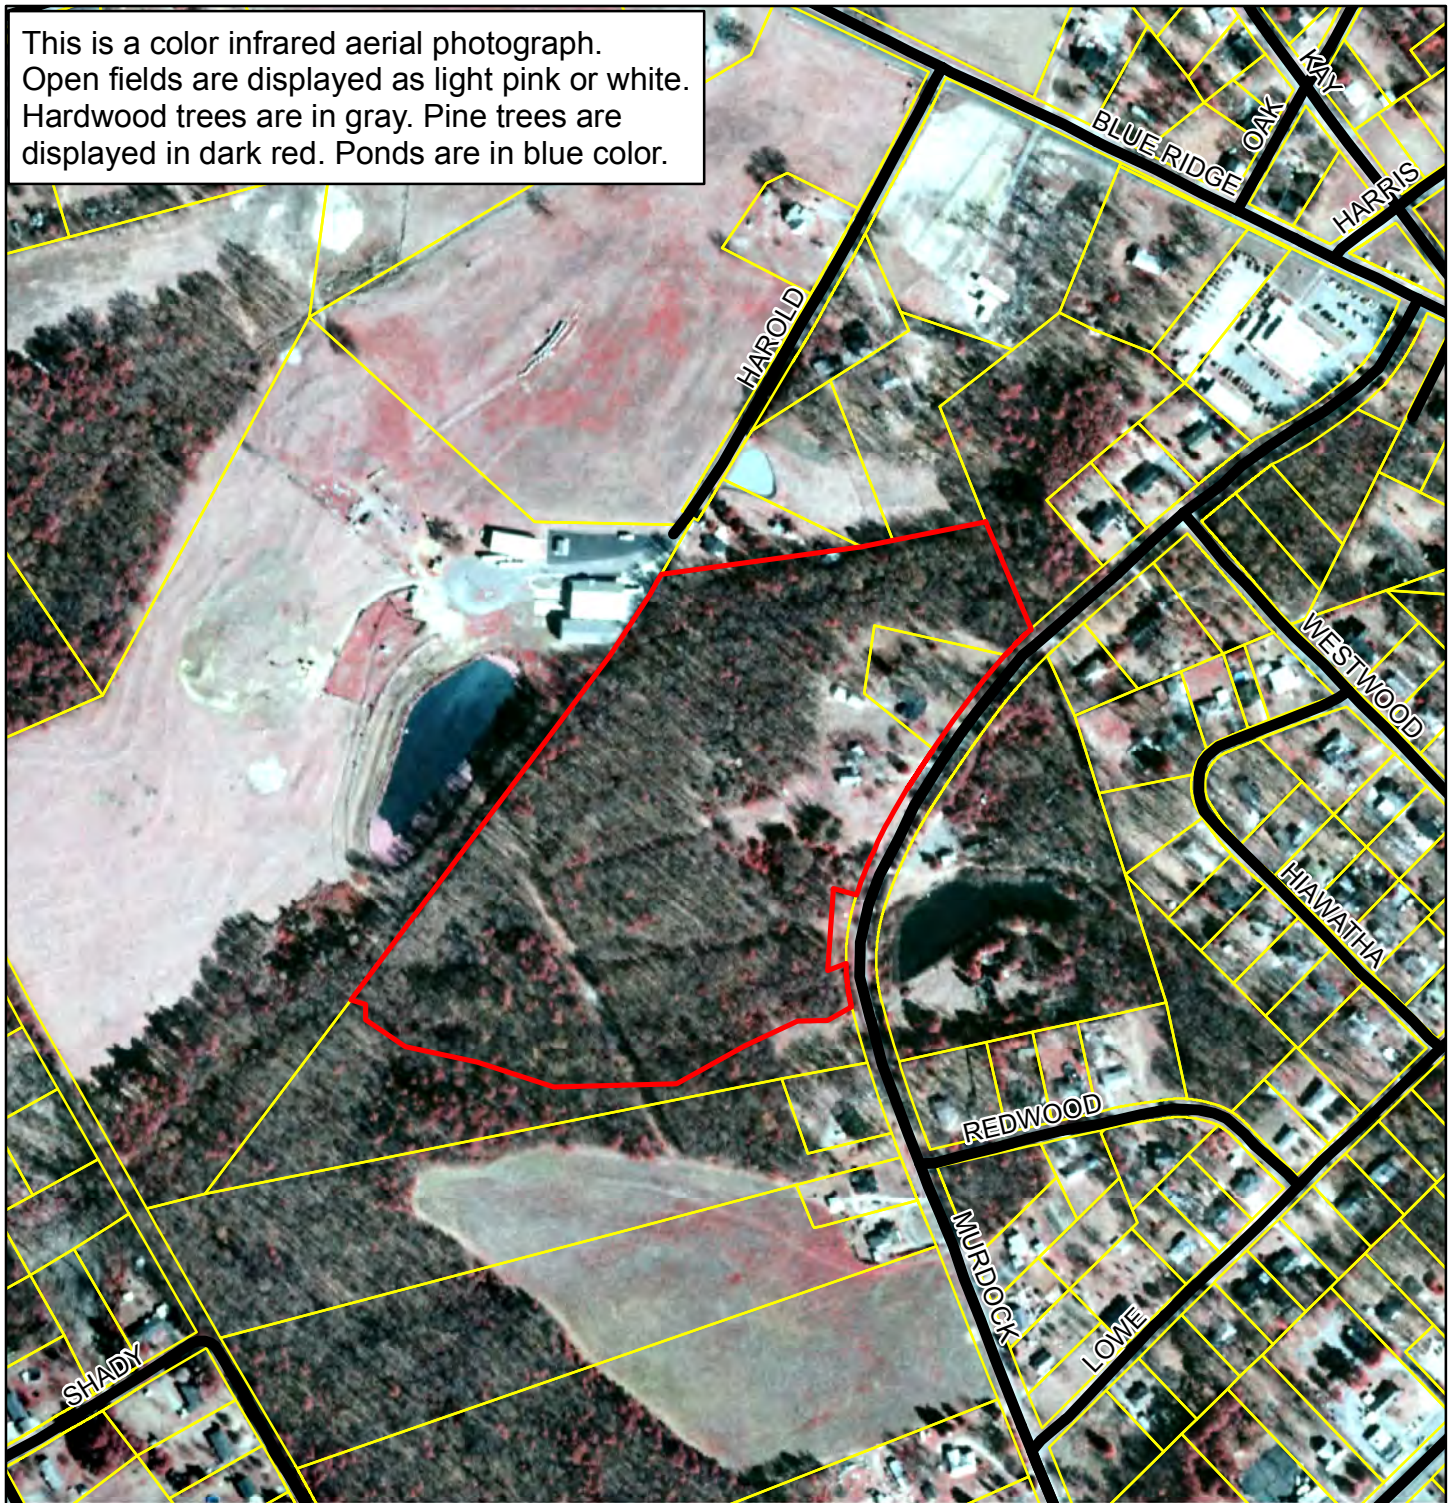

This is a color infrared aerial photograph. Open fields are displayed as light pink or white. Hardwood trees are in gray. Pine trees are displayed in dark red. Ponds are in blue color.

Legend

- Oakes Property
- Tax Parcels
- Roads

Oakes Property
Anderson County, S.C.
23 +/- Acres

KING LAND
COMPANY, INC.

Information on this map is not guaranteed and is subject to change. Buyer is responsible for verifying all information.